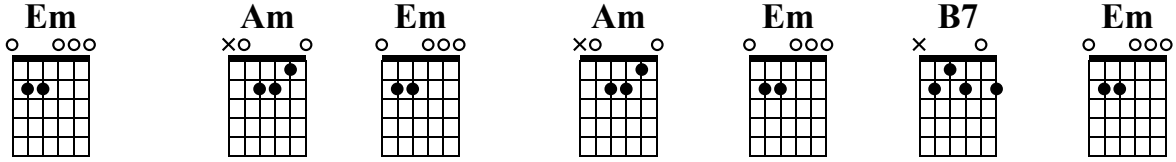

People Are Strange - The Doors

Professor Ricardo Mata
Curso de Guitarra

♩ = 120

n. guit.

Musical notation for the first seven chords, including a treble clef, key signature of one sharp (F#), and 4/4 time signature. The notation shows the notes for each chord and includes a guitar tablature (TAB) below the staff with fret numbers (0, 1, 2) and bar lines.

Musical notation for the last four chords, including a treble clef, key signature of one sharp (F#), and 4/4 time signature. The notation shows the notes for each chord and includes a guitar tablature (TAB) below the staff with fret numbers (2, 3, 0, 1, 2, 3) and bar lines.