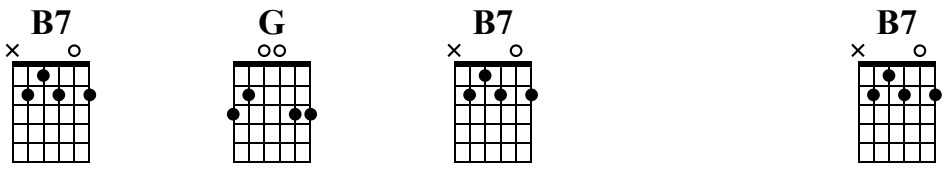

People Are Strange - The Doors

Professor Ricardo Mata
Curso de Guitarra

♩ = 120

n. guit.

Musical notation for the first seven chords, including a treble clef, key signature of one sharp (F#), and 4/4 time signature. The notation shows the notes for each chord and includes a guitar tablature (TAB) below the staff with fret numbers (0, 1, 2) and bar lines.

Musical notation for the last four chords, including a treble clef, key signature of one sharp (F#), and 4/4 time signature. The notation shows the notes for each chord and includes a guitar tablature (TAB) below the staff with fret numbers (2, 3, 0, 1, 2, 3) and bar lines.